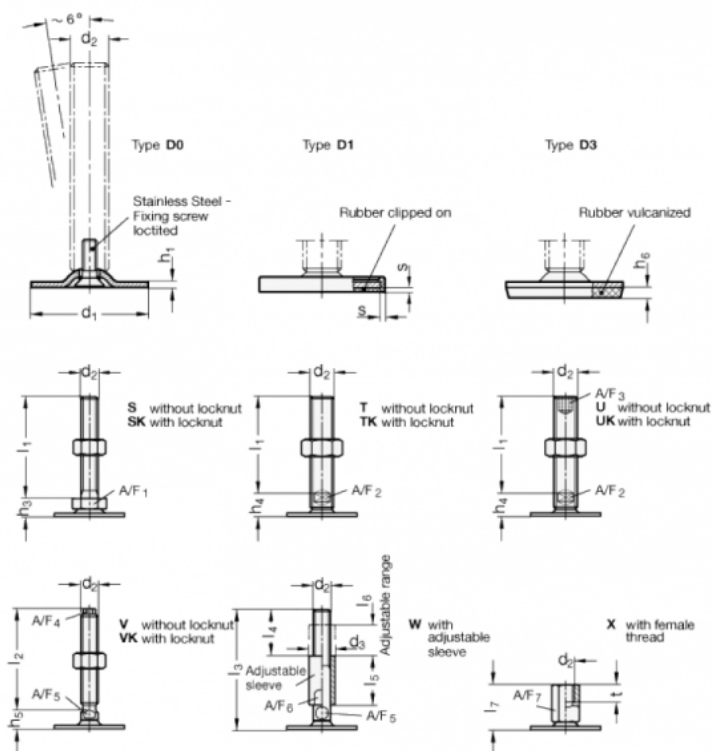

Data Sheet

Article number: 204180M24200D0UK

Description: E+G levelling foot
GN 41-80-M24-200-D0-UK

Note: UK With nut, Hexagon socket at the top, Wrench flat at the bottom

Measures

A/F2 = 19

A/F3 = 12

d1 = 80

d2 = M24

h1 = 3

h4 = 21

h6 =

l1 = 200

s =